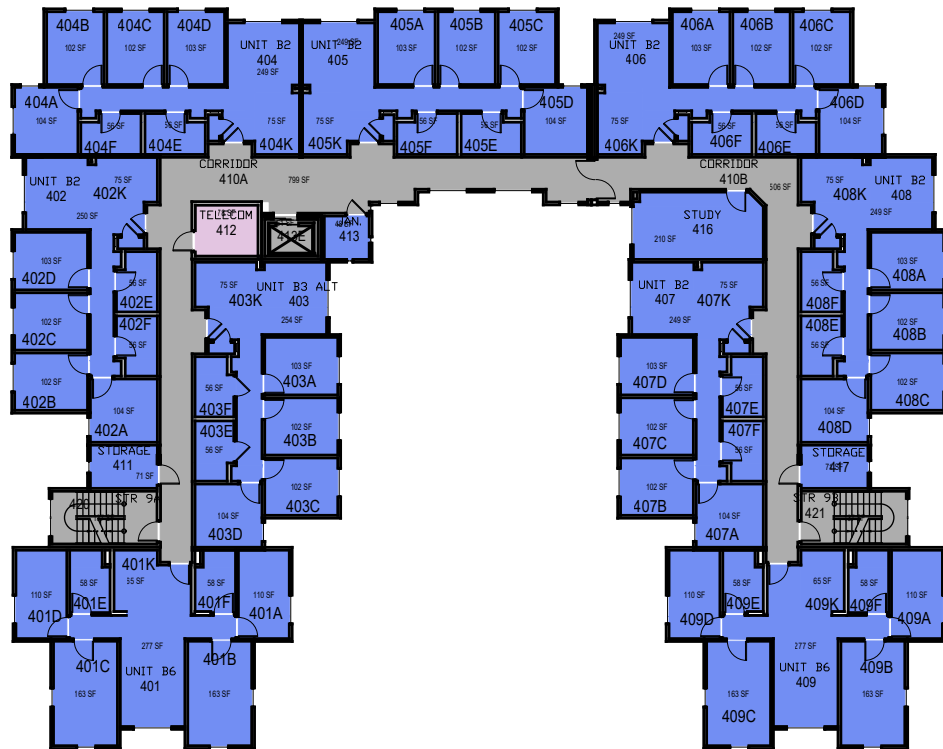

Dover
Poly Canyon Village
Floor 1

000 UNASSIGN	400 STUDY	800 HEALTH
100 CLASS	500 SPECIAL	900 RESIDENTIAL
200 LAB	600 GENERAL	
300 OFFICE	700 SUPPORT	

April 2023

1"-30'

Dover

Floor 2

000 UNASSIGN	400 STUDY	800 HEALTH
100 CLASS	500 SPECIAL	900 RESIDENTIAL
200 LAB	600 GENERAL	
300 OFFICE	700 SUPPORT	

April 2023

1"-30'

Dover

Floor 3

000 UNASSIGN	400 STUDY	800 HEALTH
100 CLASS	500 SPECIAL	900 RESIDENTIAL
200 LAB	600 GENERAL	
300 OFFICE	700 SUPPORT	

April 2023

1"-30'

Dover

Floor 4

000 UNASSIGN	400 STUDY	800 HEALTH
100 CLASS	500 SPECIAL	900 RESIDENTIAL
200 LAB	600 GENERAL	
300 OFFICE	700 SUPPORT	

April 2023

1"-30'

April 2023

Dover

Floor 5

000 UNASSIGN	400 STUDY	800 HEALTH
100 CLASS	500 SPECIAL	900 RESIDENTIAL
200 LAB	600 GENERAL	
300 OFFICE	700 SUPPORT	

1"-30'