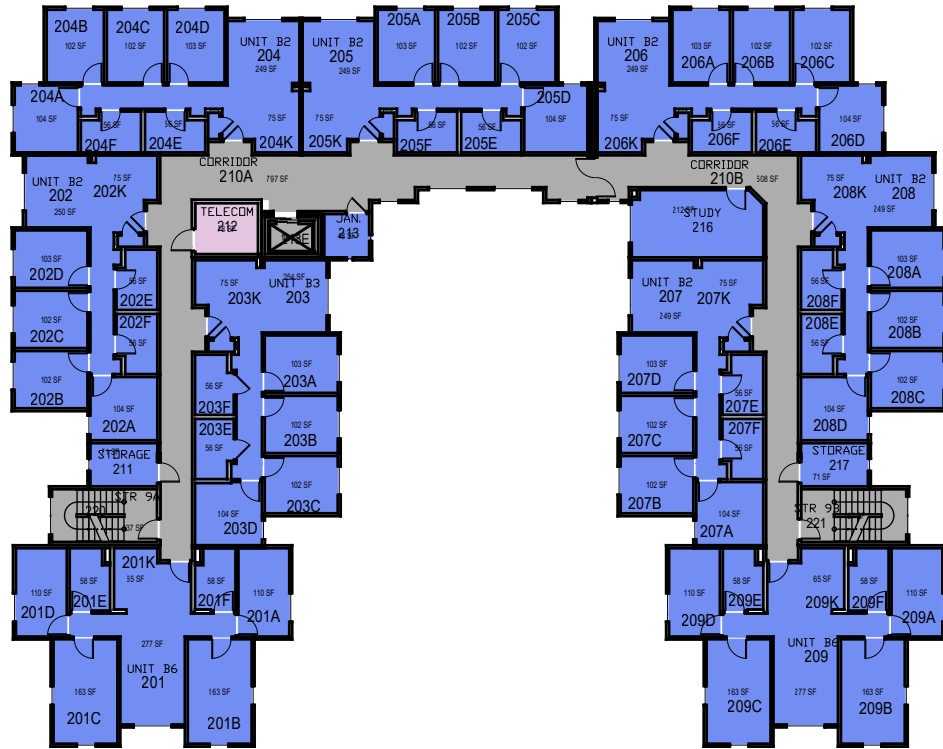

Dover
Poly Canyon Village
Floor 1

000 UNASSIGN	400 STUDY	800 HEALTH
100 CLASS	500 SPECIAL	900 RESIDENTIAL
200 LAB	600 GENERAL	
300 OFFICE	700 SUPPORT	

April 2023

1"-30'

Dover

Floor 2

000 UNASSIGN	400 STUDY	800 HEALTH
100 CLASS	500 SPECIAL	900 RESIDENTIAL
200 LAB	600 GENERAL	
300 OFFICE	700 SUPPORT	

April 2023

1"-30'

Dover

Floor 3

000 UNASSIGN	400 STUDY	800 HEALTH
100 CLASS	500 SPECIAL	900 RESIDENTIAL
200 LAB	600 GENERAL	
300 OFFICE	700 SUPPORT	

April 2023

1"-30'

Dover

Floor 4

000 UNASSIGN	400 STUDY	800 HEALTH
100 CLASS	500 SPECIAL	900 RESIDENTIAL
200 LAB	600 GENERAL	
300 OFFICE	700 SUPPORT	

April 2023

1"-30'

April 2023

Dover

Floor 5

000 UNASSIGN	400 STUDY	800 HEALTH
100 CLASS	500 SPECIAL	900 RESIDENTIAL
200 LAB	600 GENERAL	
300 OFFICE	700 SUPPORT	

1"-30'