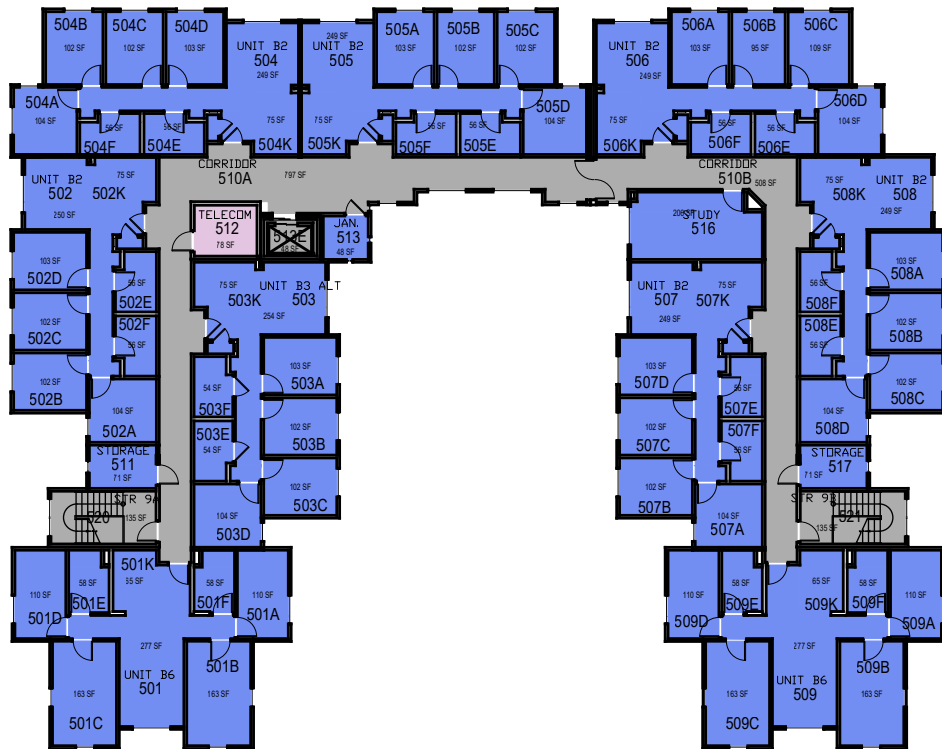

Dover
Poly Canyon Village
Floor 1

000 UNASSIGN	400 STUDY	800 HEALTH
100 CLASS	500 SPECIAL	900 RESIDENTIAL
200 LAB	600 GENERAL	
300 OFFICE	700 SUPPORT	

April 2023

1"-30'

Dover

Floor 2

000 UNASSIGN	400 STUDY	800 HEALTH
100 CLASS	500 SPECIAL	900 RESIDENTIAL
200 LAB	600 GENERAL	
300 OFFICE	700 SUPPORT	

April 2023

1"-30'

Dover

Floor 3

000 UNASSIGN	400 STUDY	800 HEALTH
100 CLASS	500 SPECIAL	900 RESIDENTIAL
200 LAB	600 GENERAL	
300 OFFICE	700 SUPPORT	

April 2023

1"-30'

Dover

Floor 4

000 UNASSIGN	400 STUDY	800 HEALTH
100 CLASS	500 SPECIAL	900 RESIDENTIAL
200 LAB	600 GENERAL	
300 OFFICE	700 SUPPORT	

April 2023

1"-30'

April 2023

Dover

Floor 5

000 UNASSIGN	400 STUDY	800 HEALTH
100 CLASS	500 SPECIAL	900 RESIDENTIAL
200 LAB	600 GENERAL	
300 OFFICE	700 SUPPORT	

1"-30'