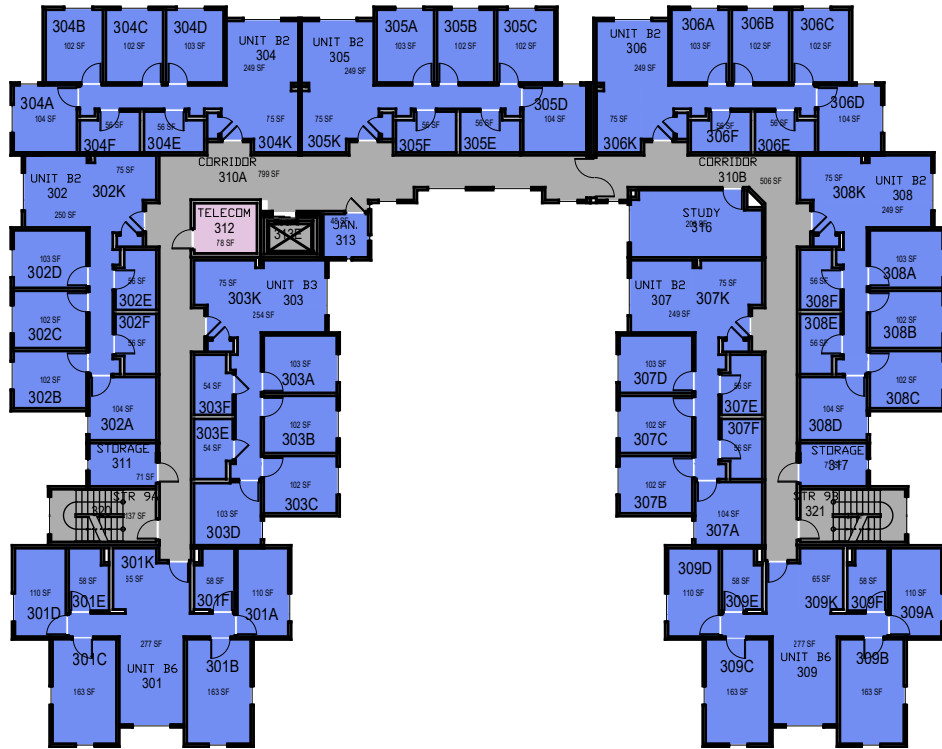

Dover
Poly Canyon Village
Floor 1

000 UNASSIGN	400 STUDY	800 HEALTH
100 CLASS	500 SPECIAL	900 RESIDENTIAL
200 LAB	600 GENERAL	
300 OFFICE	700 SUPPORT	

April 2023

1"-30'

Dover

Floor 2

000 UNASSIGN	400 STUDY	800 HEALTH
100 CLASS	500 SPECIAL	900 RESIDENTIAL
200 LAB	600 GENERAL	
300 OFFICE	700 SUPPORT	

April 2023

1"-30'

Dover

Floor 3

000 UNASSIGN	400 STUDY	800 HEALTH
100 CLASS	500 SPECIAL	900 RESIDENTIAL
200 LAB	600 GENERAL	
300 OFFICE	700 SUPPORT	

April 2023

1"-30'

Dover

Floor 4

000 UNASSIGN	400 STUDY	800 HEALTH
100 CLASS	500 SPECIAL	900 RESIDENTIAL
200 LAB	600 GENERAL	
300 OFFICE	700 SUPPORT	

April 2023

1"-30'

April 2023

Dover

Floor 5

000 UNASSIGN	400 STUDY	800 HEALTH
100 CLASS	500 SPECIAL	900 RESIDENTIAL
200 LAB	600 GENERAL	
300 OFFICE	700 SUPPORT	

1"-30'